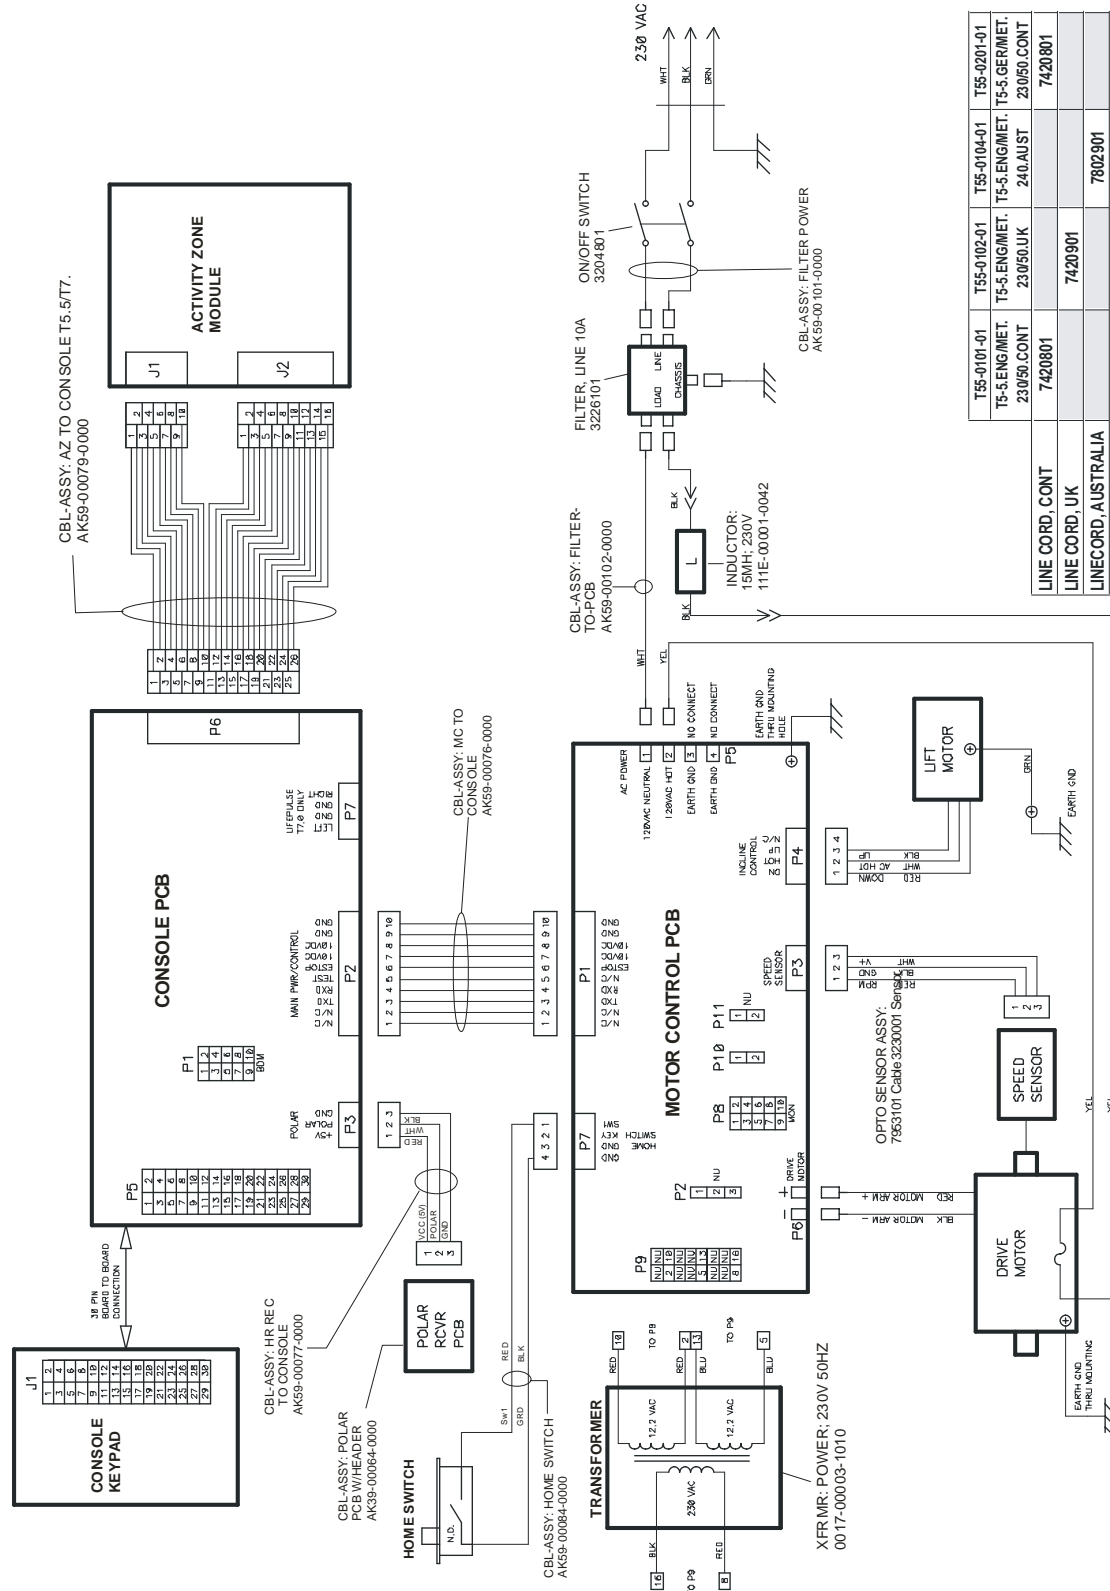

Front Roller Assembly 13

Block Diagram - Domestic 14

Block Diagram - International 15

Description	Part No.
Hardware Bag	AK59-00090-0000
Document Kit - Eng	AK59-00111-0000
Document Kit - Ger	AK59-000111-0002
Transmitter, Polar HR	8254701
Strap, Heart Rate LF	6844301
M6 Hex Long Arm Wrench	3255701

Language	Part Nos.	
	Console Assembly	Overlay/Bezel Assembly
ENG/ENG	AK59-00072-0100	AK59-00116-0000
GER/MET	AK59-00072-0102	AK59-00117-0000

T5-5 TREADMILL
Uprights, Handrails, and Cup Holders

T55-0XXX-01

Motor Cover, Front End Cap, and Leg Levelers

Lift Frame and Lift Motor

Motor Controller Kit
Domestic
AK59-00112-0000
International
AK59-00113-0000

T5-5 TREADMILL
Block Diagram - Low Voltage

T55-0XXX-01

T5-5 TREADMILL Block Diagram - High Voltage

T55-0XXX-01

T55-0101-01	T55-0102-01	T55-0104-01	T55-0201-01
T5-5.ENG/MET. 230/50.CONT	T5-5.ENG/MET. 230/50.UK	T5-5.ENG/MET. 240.AUST	T5-5.ENG/MET. 230/50.CONT
7420801	7420901	7420801	7420801
LINE CORD, UK	7420901		
LINE CORD, AUSTRALIA	7802901		